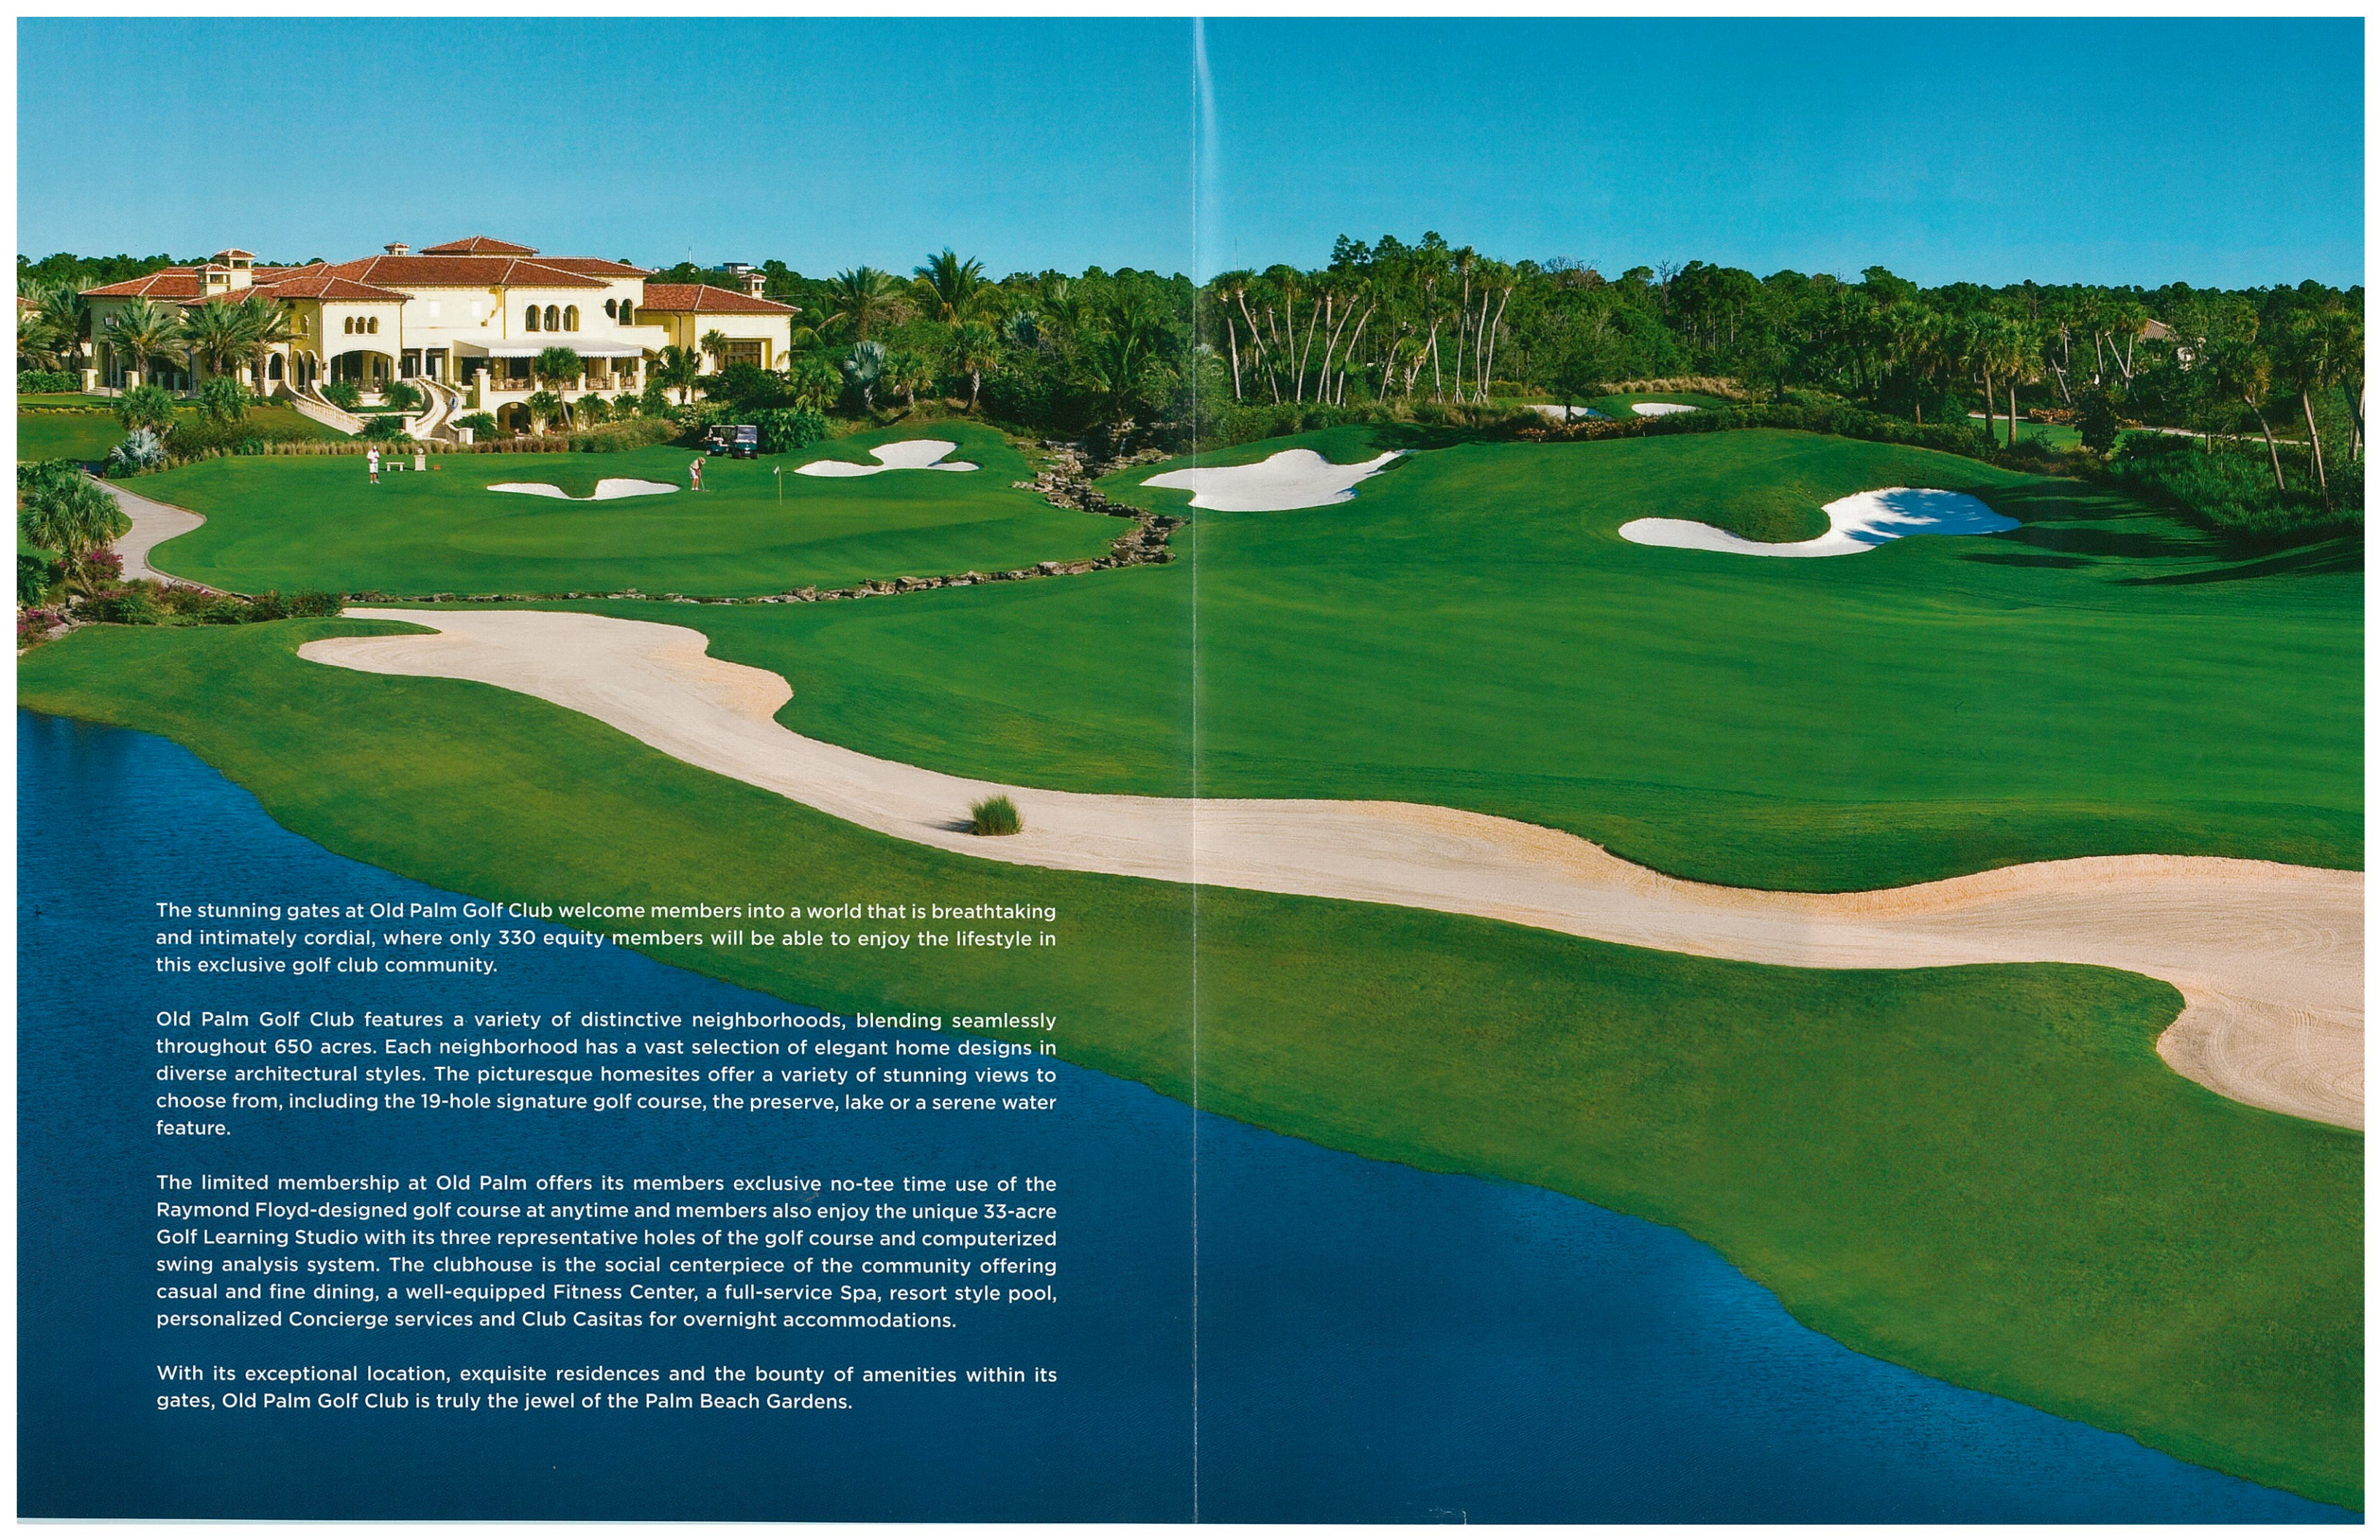

OLD PALM  GOLF CLUB

SITEPLAN

The stunning gates at Old Palm Golf Club welcome members into a world that is breathtaking and intimately cordial, where only 330 equity members will be able to enjoy the lifestyle in this exclusive golf club community.

Old Palm Golf Club features a variety of distinctive neighborhoods, blending seamlessly throughout 650 acres. Each neighborhood has a vast selection of elegant home designs in diverse architectural styles. The picturesque homesites offer a variety of stunning views to choose from, including the 19-hole signature golf course, the preserve, lake or a serene water feature.

The limited membership at Old Palm offers its members exclusive no-tee time use of the Raymond Floyd-designed golf course at anytime and members also enjoy the unique 33-acre Golf Learning Studio with its three representative holes of the golf course and computerized swing analysis system. The clubhouse is the social centerpiece of the community offering casual and fine dining, a well-equipped Fitness Center, a full-service Spa, resort style pool, personalized Concierge services and Club Casitas for overnight accommodations.

With its exceptional location, exquisite residences and the bounty of amenities within its gates, Old Palm Golf Club is truly the jewel of the Palm Beach Gardens.

Florida's Turnpike

Wild Orchid Drive
Kiora Court
Cielo Court