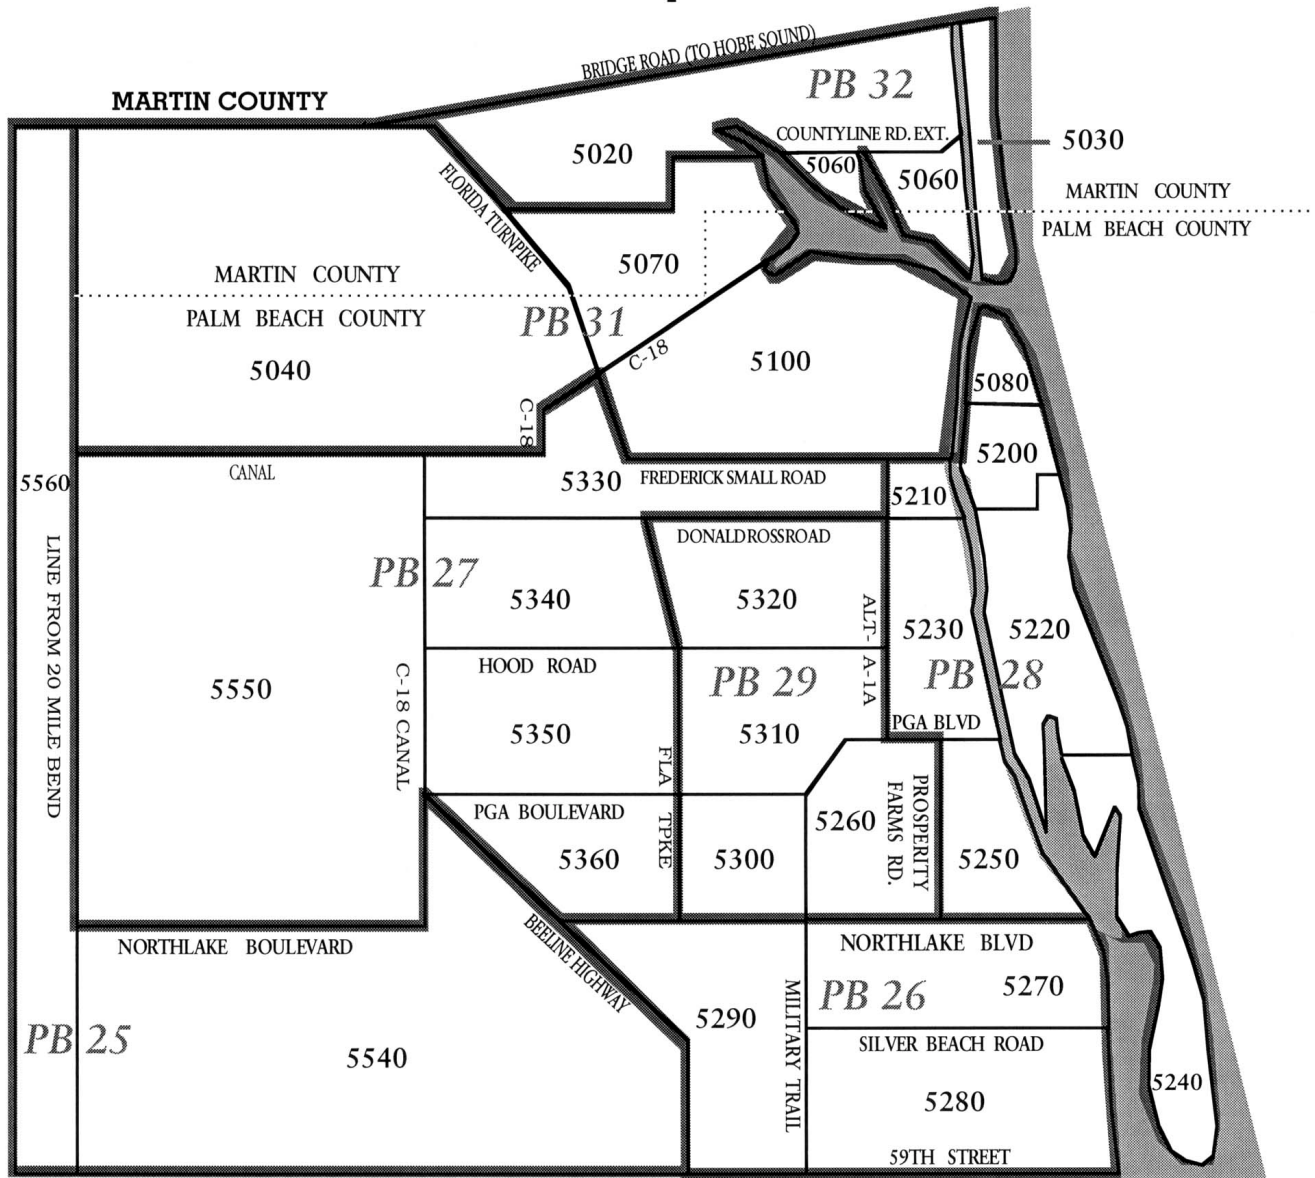

# NORTH PALM BEACH COUNTY "A"

## Area Map

### NORTH PALM BEACH COUNTY "B"

OUT OF GEOGRAPHIC AREA	
AREA	LOCATION
5930	Dade County
5940	Florida other than St. Lucie, Martin, Palm Beach, Broward & Dade Counties
5950	Island & Caribbean
5960	US other than Florida
5970	Outside of the US other than Islands & Caribbean

\*\* "ab" after area number = both N Palm Beach County maps.